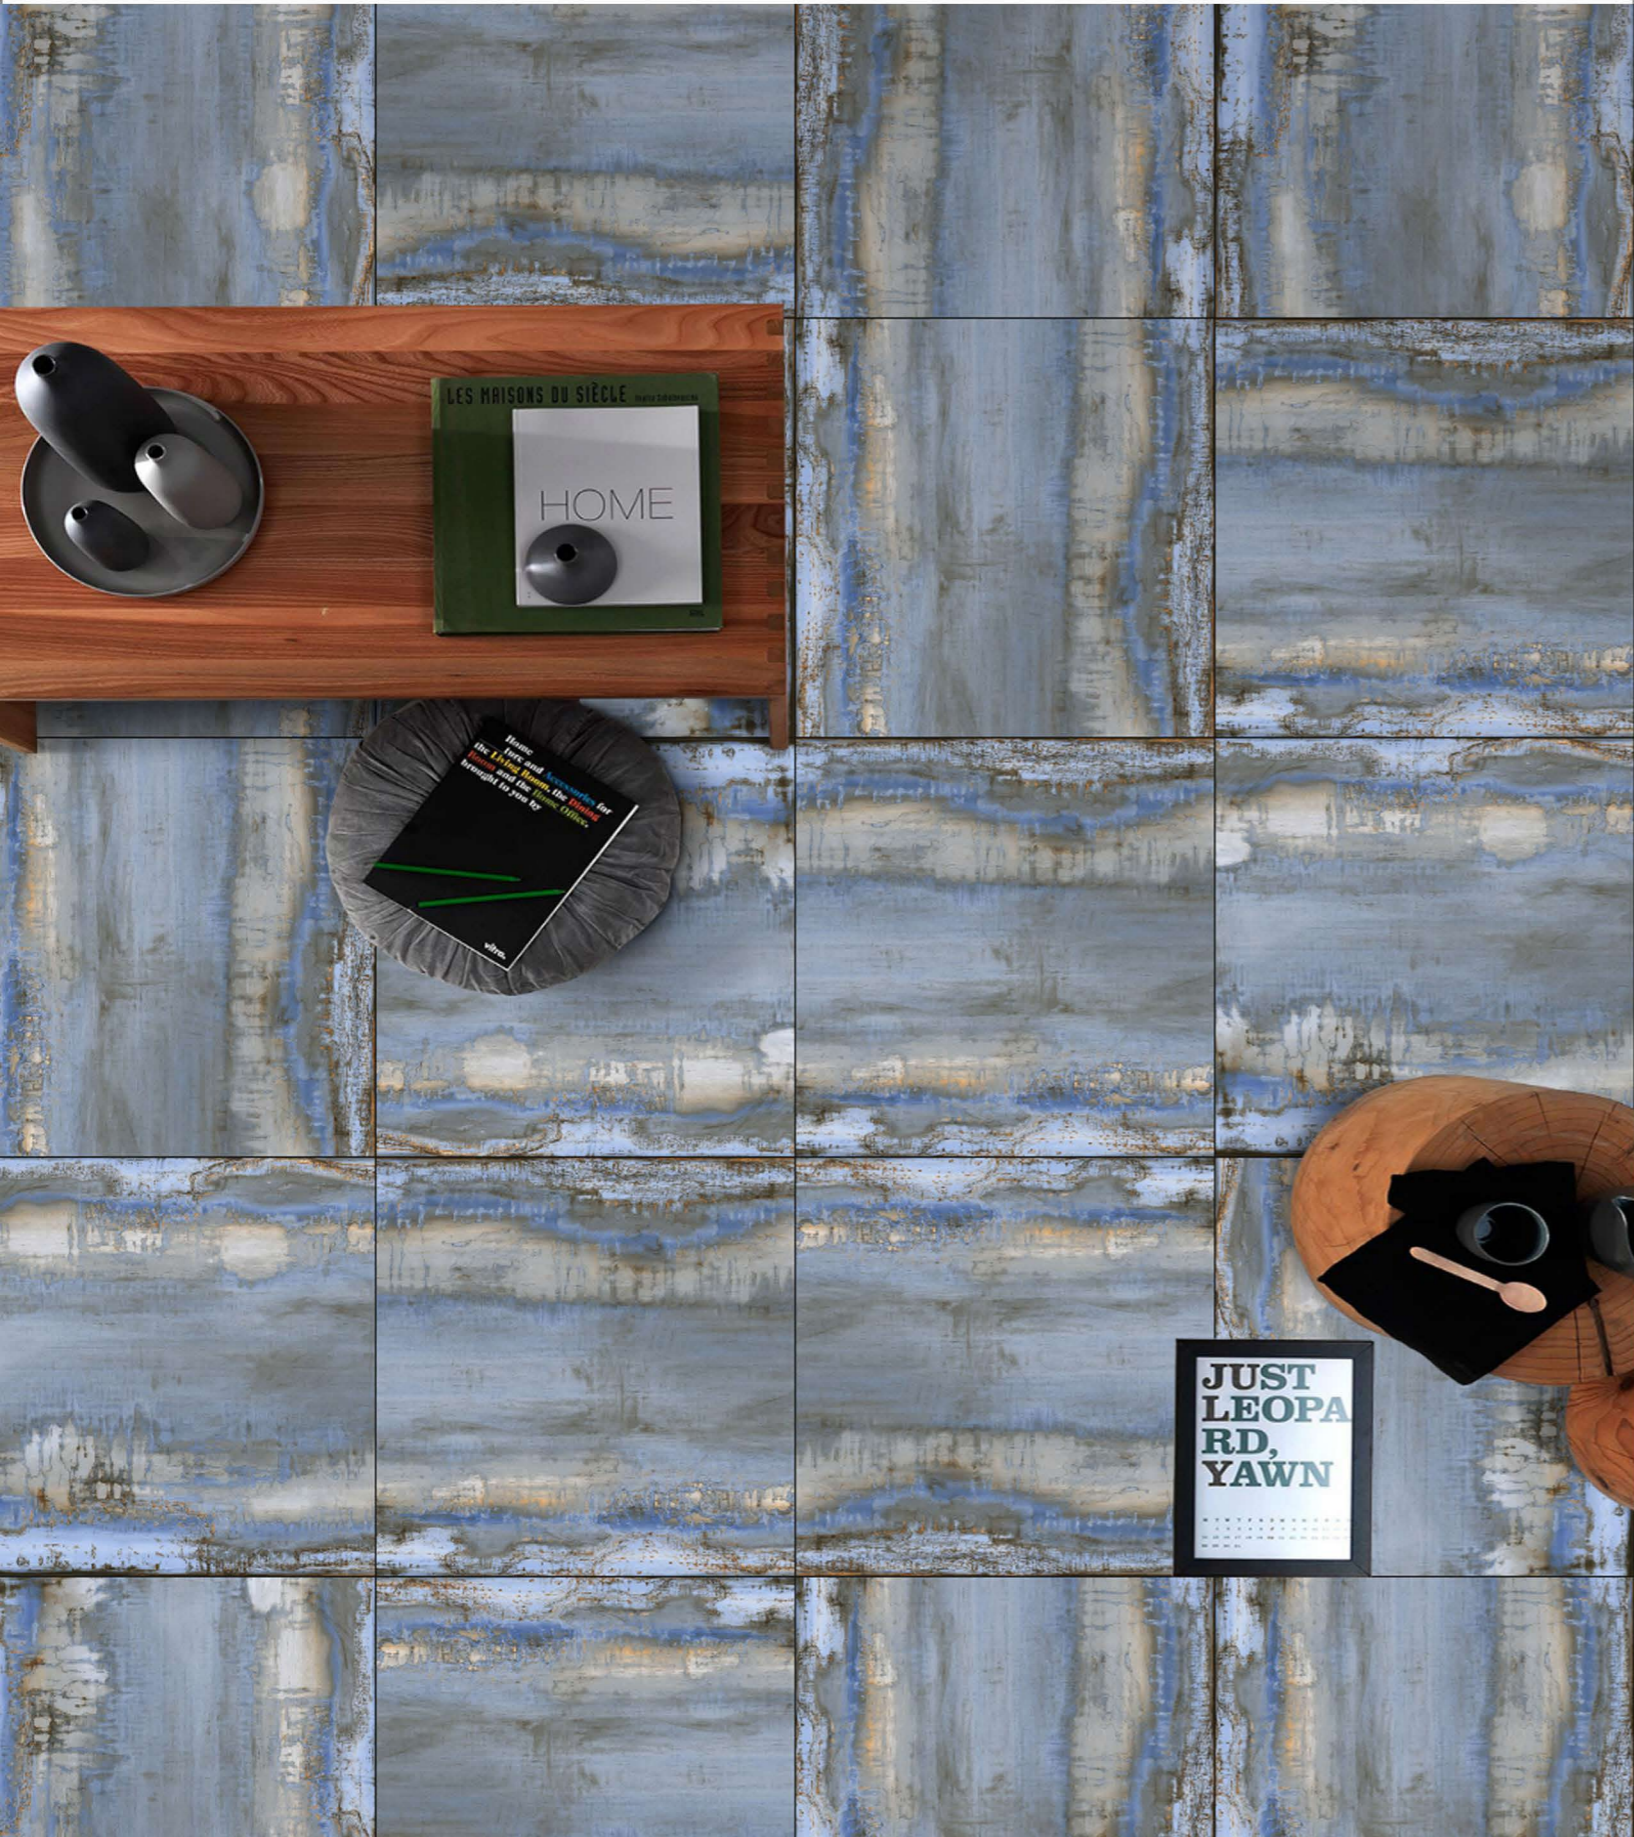

Sugar Series

600x600mm
60x60cm | 24"x24"

GRES FINE PORCELLANATO

RANDOM WALL TILES FLOOR TILES LIVING AREA