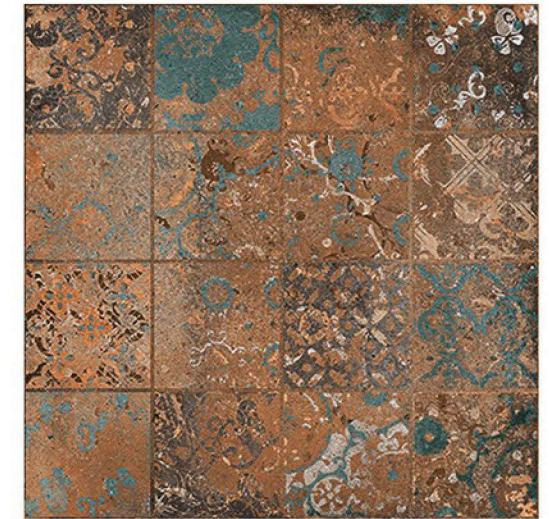

Aqua Series

600x600mm
60x60cm | 24"x24"

GRES FINE PORCELLANATO